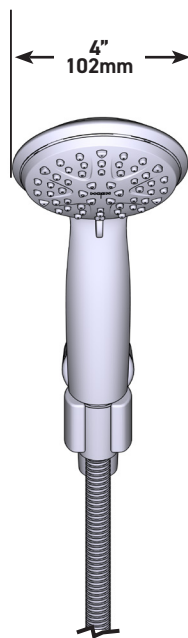

DESCRIPTION

- Various finishes identified by suffix
- Includes handshower, hose and bracket
- 60" double interlock spiral metal hose
- 1/2" IPS connection

OPERATION

- Six functions
- Rotate outer ring to select function:
Rinse, Downpour, Full Coverage, Full Coverage Light, Relaxing Massage and Massage

FLOW

- Designed to deliver 1.75 gpm (6.6 L/min) MAX at 80 psi

STANDARDS

- Third party certified at WaterSense®, ASME A112.18.1/CSA B-125.1, and all applicable specifications referenced therein
- Products marked with 1.75 gpm are compliant with California water efficiency regulations

Attune™

6 - Function Handshower with Bracket & Hose

MODELS: 218H0 Series

CRITICAL DIMENSIONS DO NOT SCALE