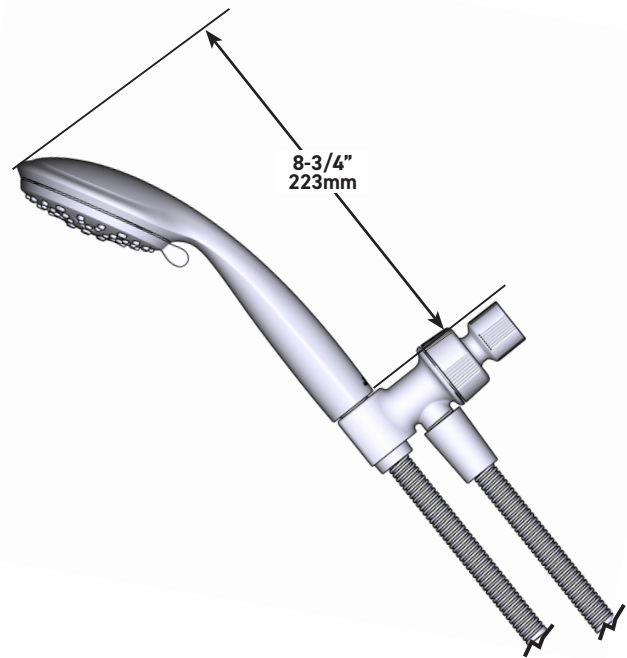

DESCRIPTION

- Various finishes identified by suffix
- Includes handshower, hose and bracket
- 60" double interlock spiral metal hose
- 1/2" IPS connection

OPERATION

- Six functions
- Rotate outer ring to select function:
Rinse, Downpour, Full Coverage, Full Coverage Light, Relaxing Massage and Massage

FLOW

- Designed to deliver 1.75 gpm (6.6 L/min) MAX at 80 psi

STANDARDS

- Third party certified at WaterSense®, ASME A112.18.1/CSA B-125.1, and all applicable specifications referenced therein
- Products marked with 1.75 gpm are compliant with California water efficiency regulations

Attune™

6 - Function Handshower with Bracket & Hose

MODELS: 218H0 Series

CRITICAL DIMENSIONS DO NOT SCALE