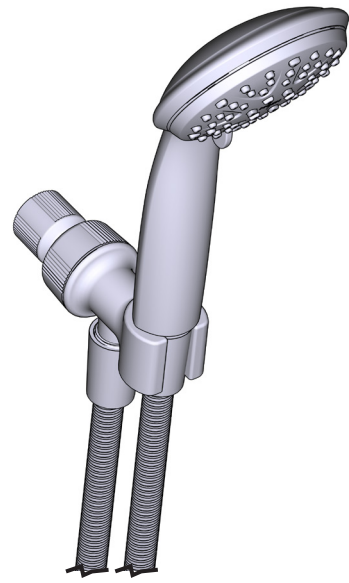

DESCRIPTION

- Various finishes identified by suffix
- Includes handshower, hose and bracket
- 60" double interlock spiral metal hose
- 1/2" IPS connection

OPERATION

- Six functions
- Rotate outer ring to select function:
Rinse, Downpour, Full Coverage, Full Coverage Light, Relaxing Massage and Massage

FLOW

- Designed to deliver 1.75 gpm (6.6 L/min) MAX at 80 psi

STANDARDS

- Third party certified at WaterSense®, ASME A112.18.1/CSA B-125.1, and all applicable specifications referenced therein
- Products marked with 1.75 gpm are compliant with California water efficiency regulations

Attune™

6 - Function Handshower with Bracket & Hose

MODELS: 218H0 Series

CRITICAL DIMENSIONS DO NOT SCALE